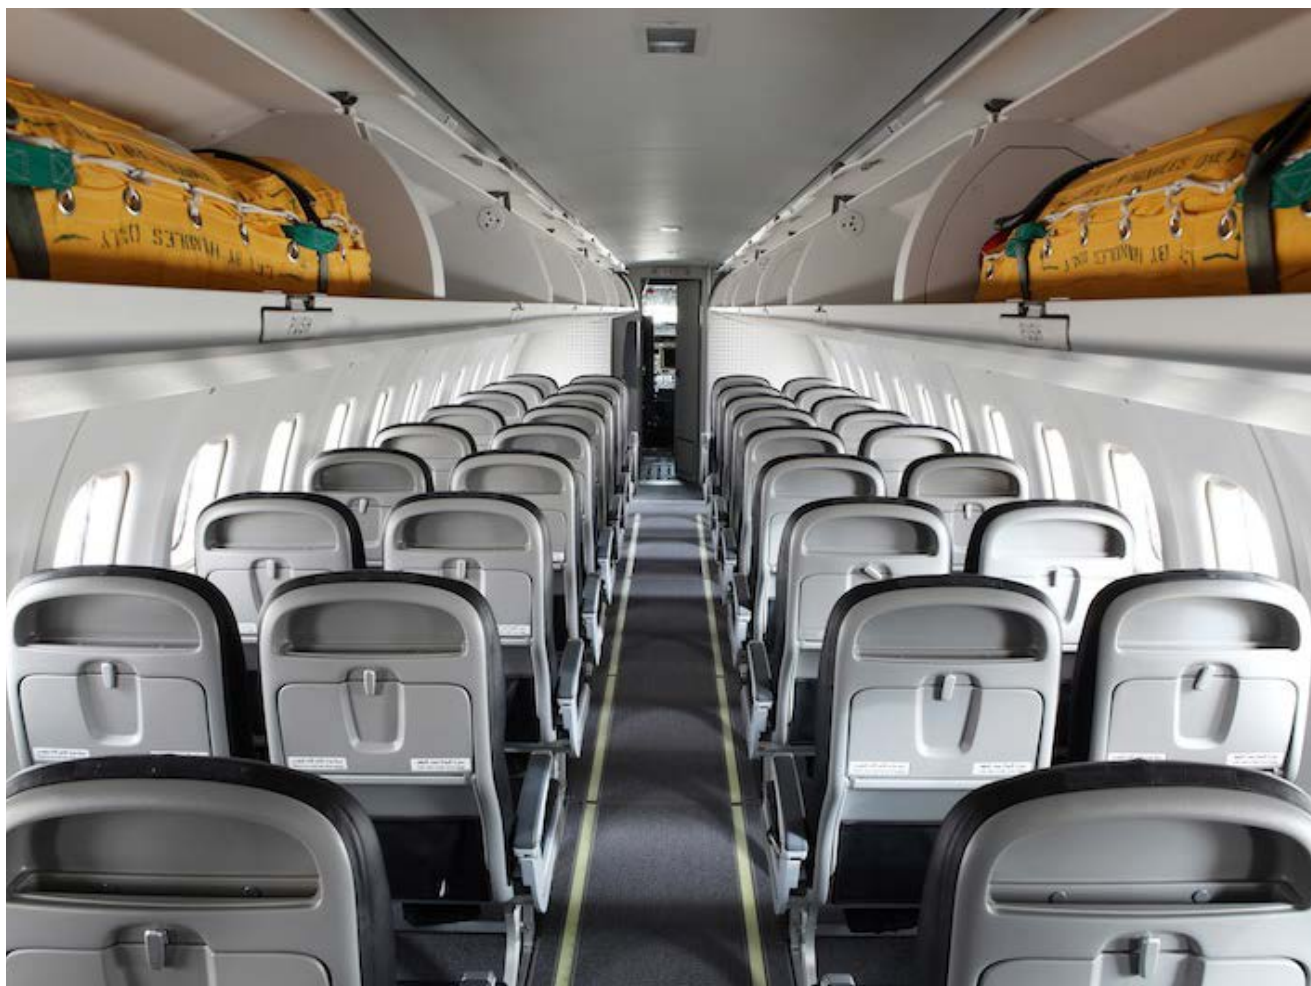

Services

Wi-Fi

Telephone

AIRFI Entertainment Services

HZ - A10 ATR 42-500 "600 Ver" 

HZ - A11 ATR 72-212A "600 Ver" 

HZ - A24 ATR 72-212A "600 Ver" 

HOURS
FLYING